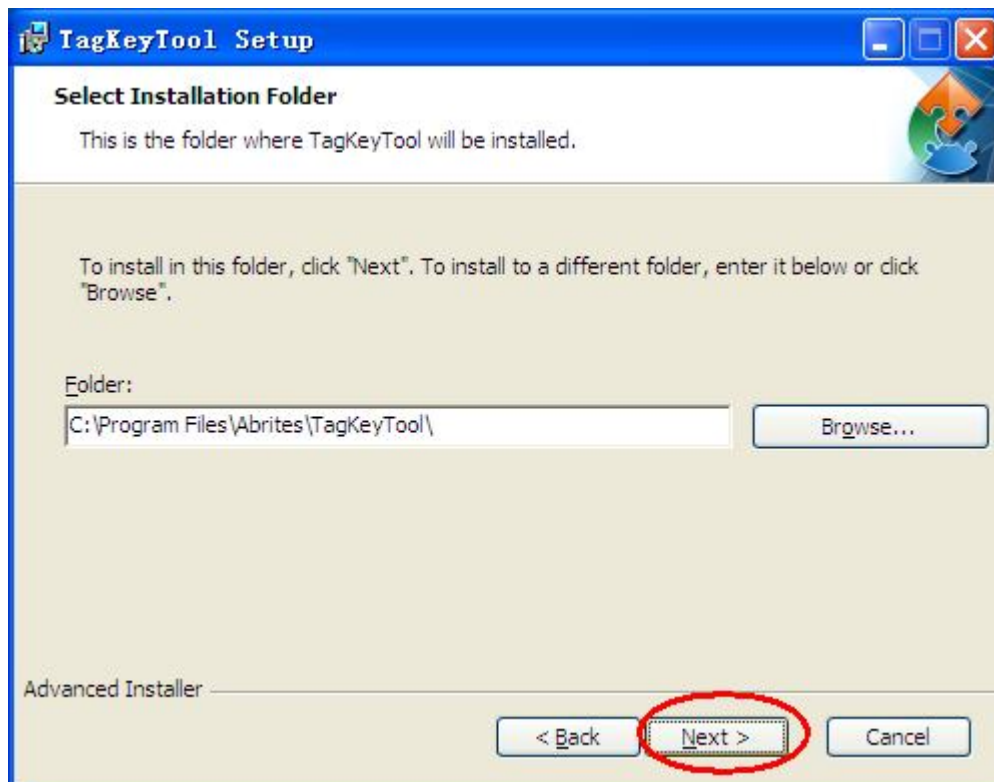

## TagKeyTool Software Setup

Before installing the software, please close the anti-virus software, otherwise the installation failure may occur.