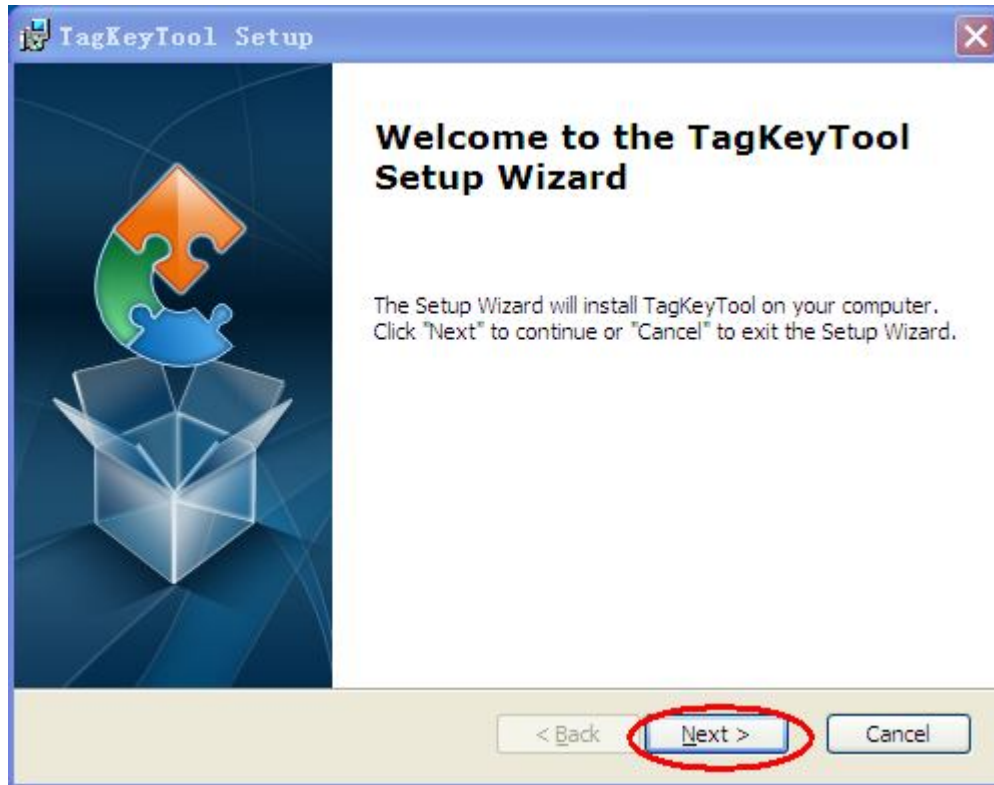

## TagKeyTool Software Setup

Before installing the software, please close the anti-virus software, otherwise the installation failure may occur.