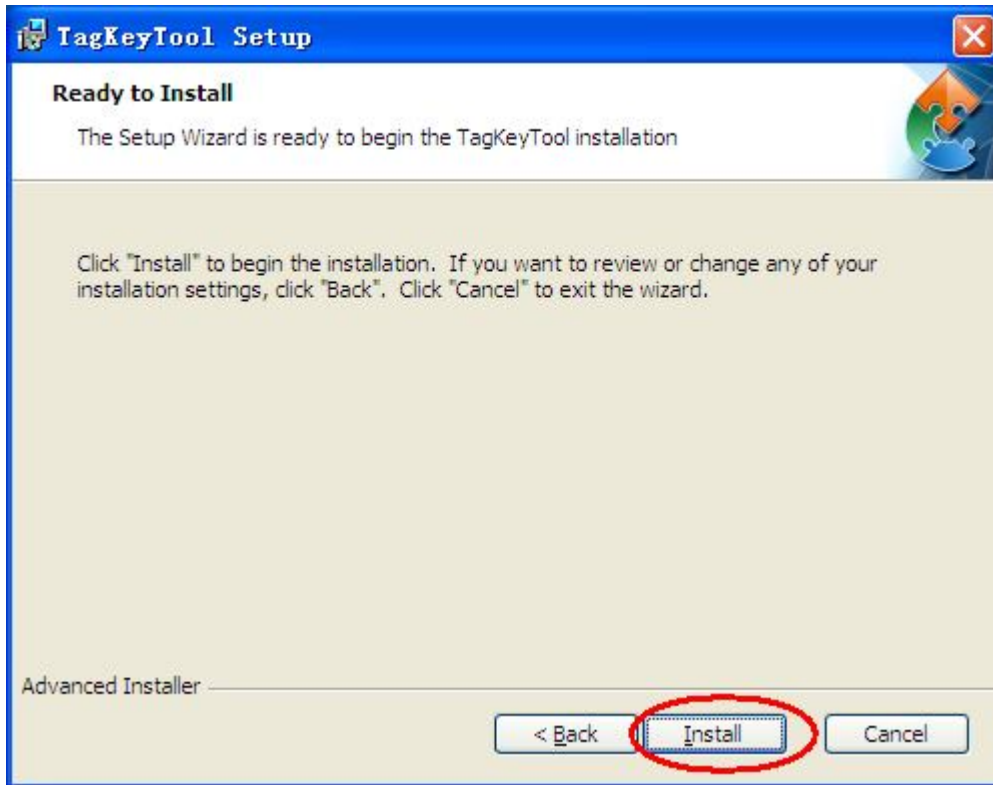

## TagKeyTool Software Setup

Before installing the software, please close the anti-virus software, otherwise the installation failure may occur.