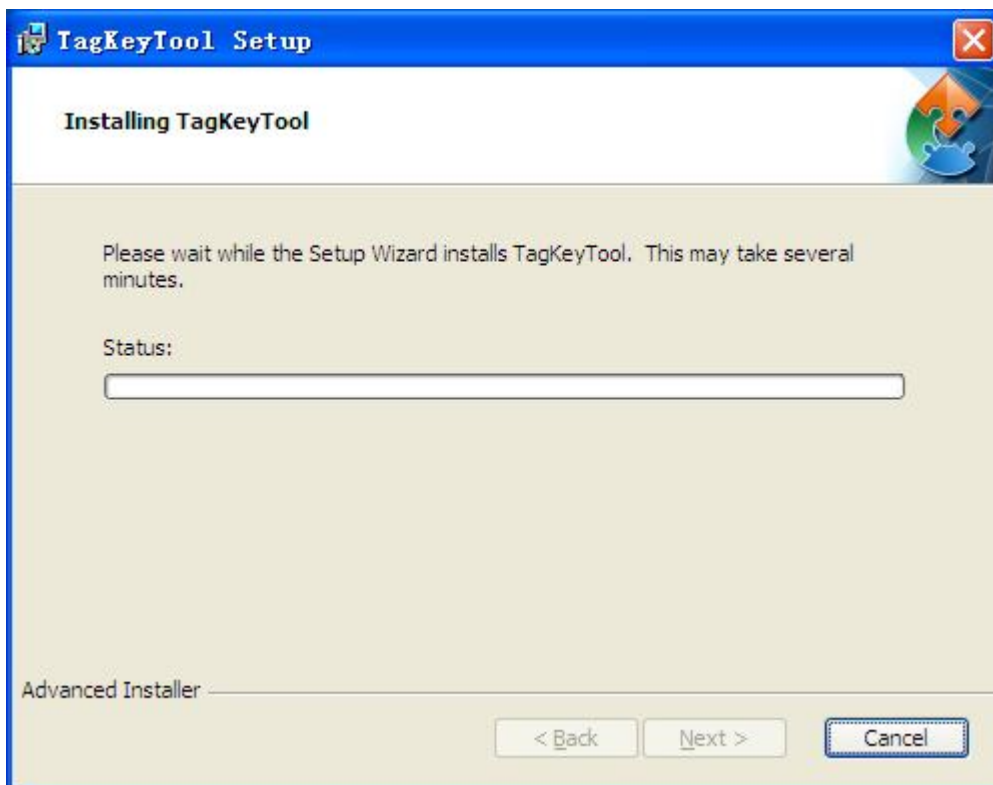

## TagKeyTool Software Setup

Before installing the software, please close the anti-virus software, otherwise the installation failure may occur.